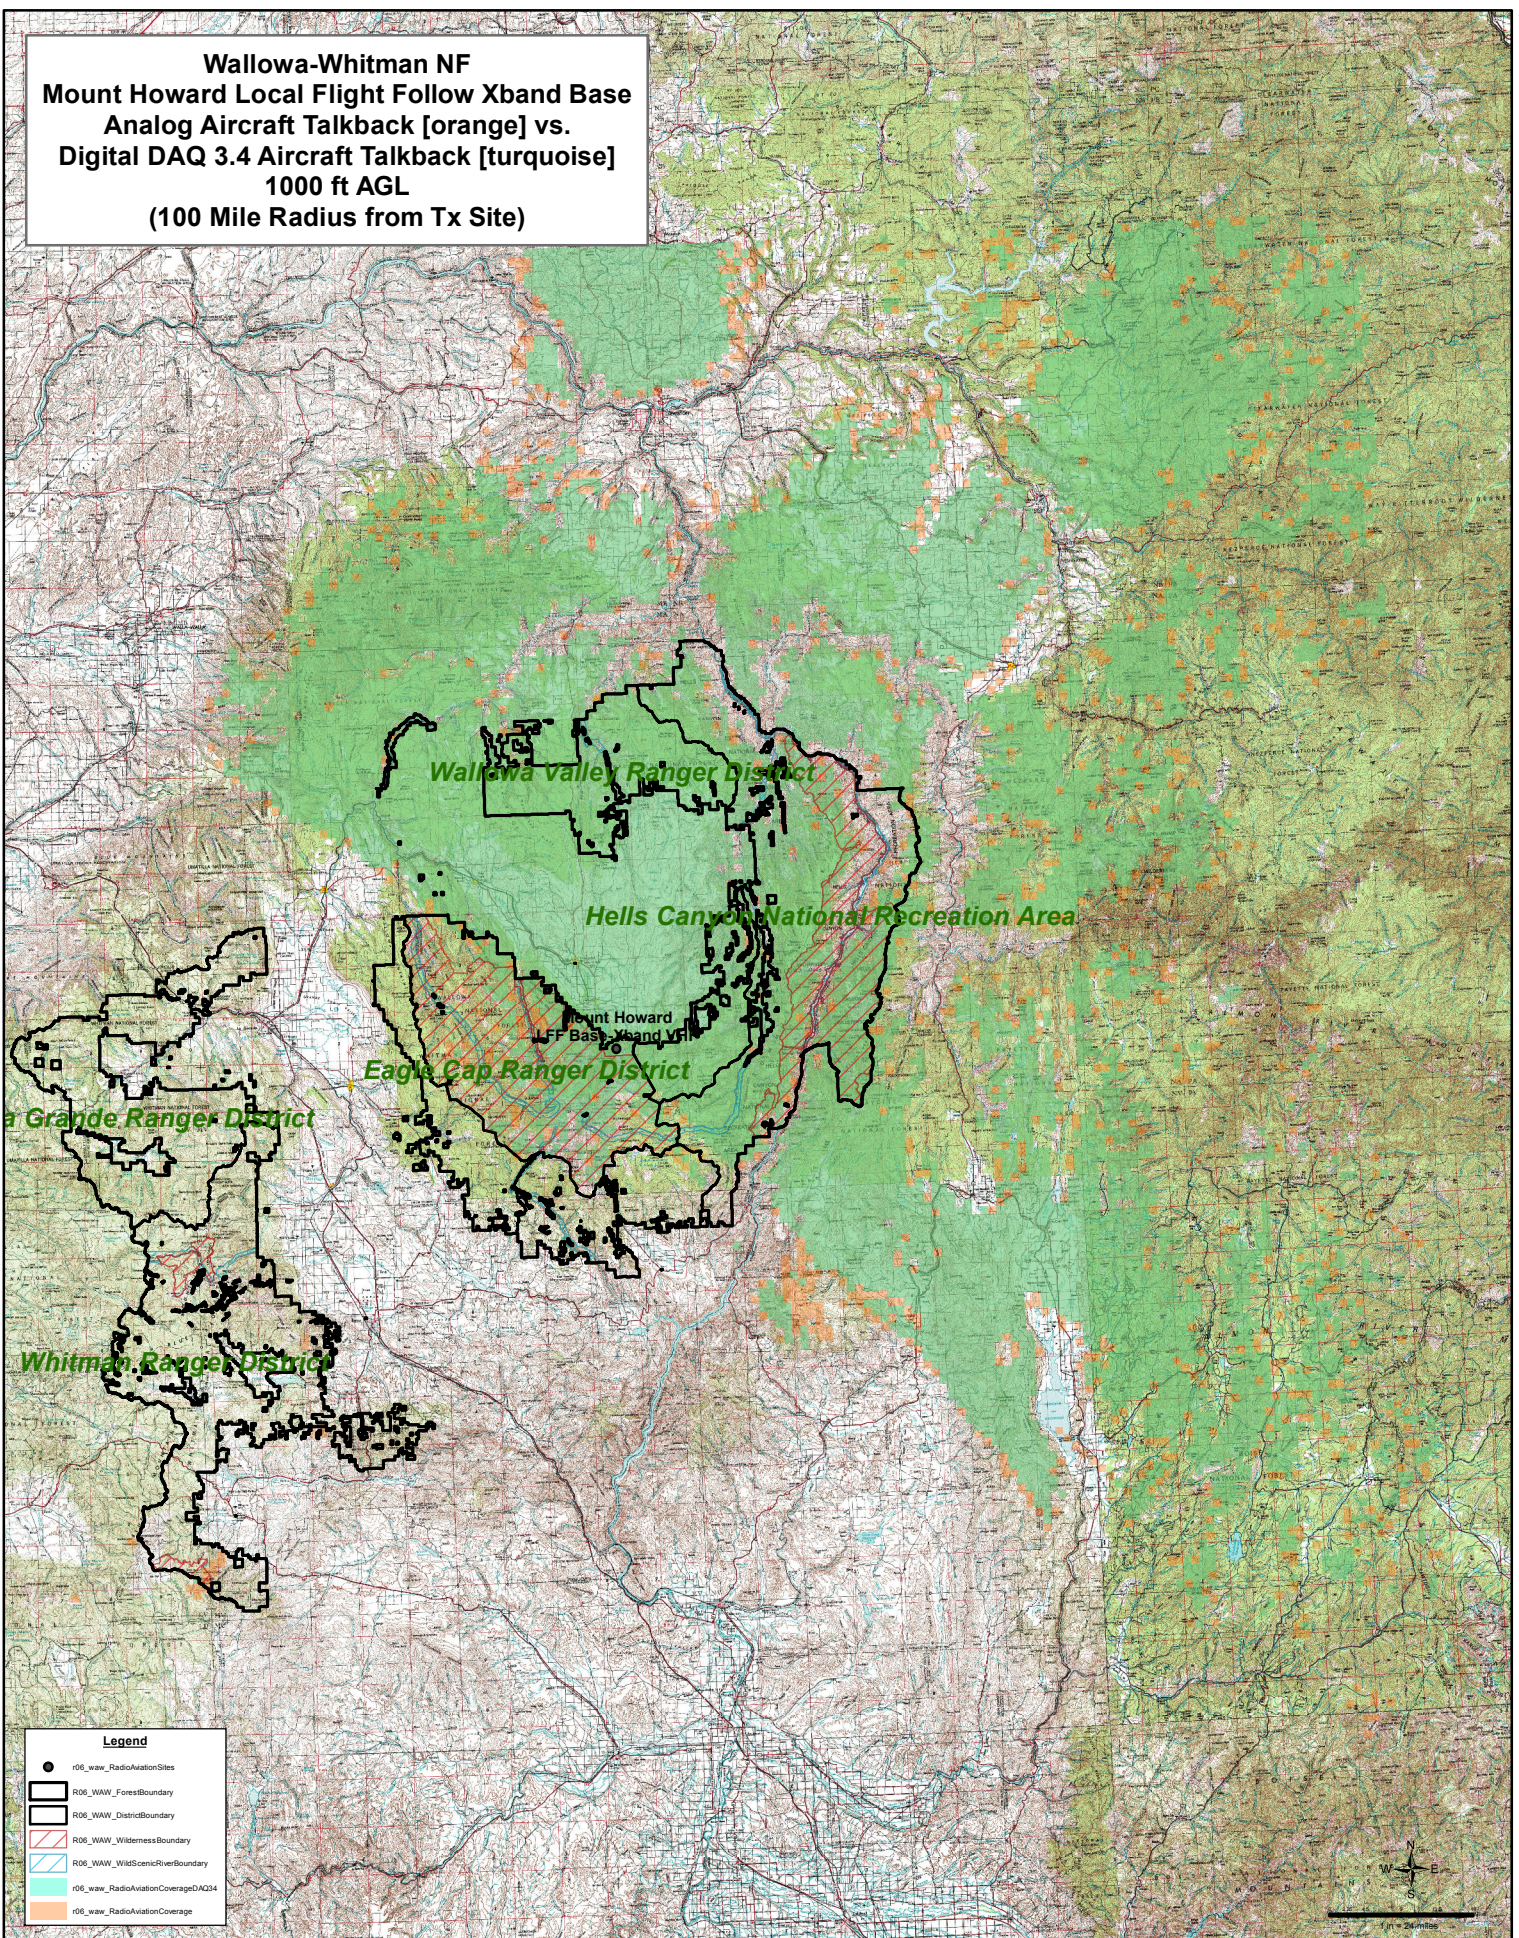

Wallowa-Whitman NF
Mount Howard Local Flight Follow Xband Base
Analog Aircraft Talkback [orange] vs.
Digital DAQ 3.4 Aircraft Talkback [turquoise]
1000 ft AGL
(100 Mile Radius from Tx Site)

Legend

- r06_waw_RadioAviationSites
- R06_WAW_ForestBoundary
- R06_WAW_DistrictBoundary
- R06_WAW_WildernessBoundary
- R06_WAW_WildScenicRiverBoundary
- r06_waw_RadioAviationCoverageDAQ34
- r06_waw_RadioAviationCoverage